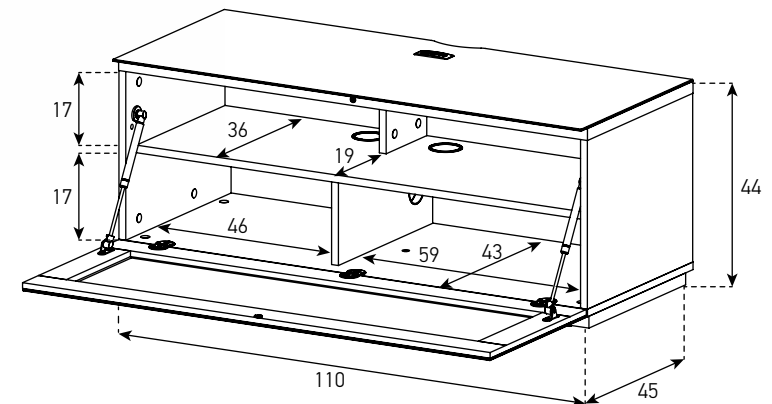

ST 110I-WHT-WHT-BS

SONOROUS[®]
made in Europe

Max. Screen Size: 46"
110 W x 45 D x 44 H cm
Flap Door with Push to Open System
Top Shelf and Front Door Tempered Glass
Easy Cable access between shelves and sections
IR Friendly Front Glass (Remote Controls Work Through the Glass)
2 Years Warranty

Tempered
Safety Glass

Assembly
Required

Cable Management
System

Max Top
Weight 50 Kg